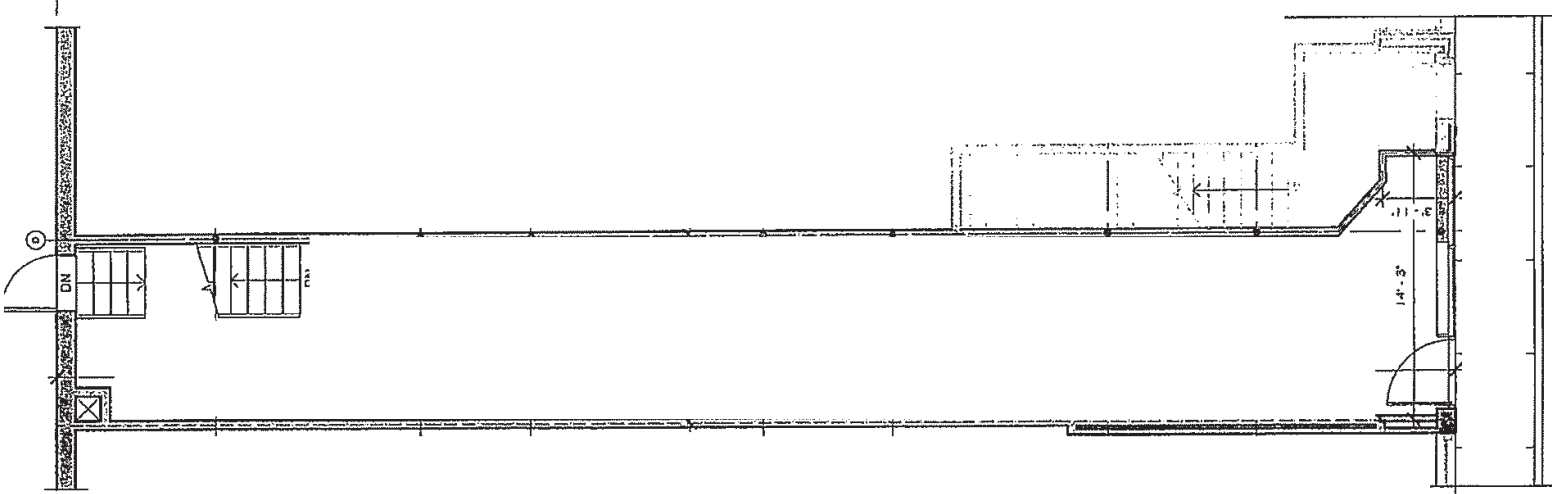

59-63 CHURCH STREET

LL & FLOOR I — 1,554 SF

**1ST FLOOR:
777 SF**

**LOWER LEVEL:
777 SF**