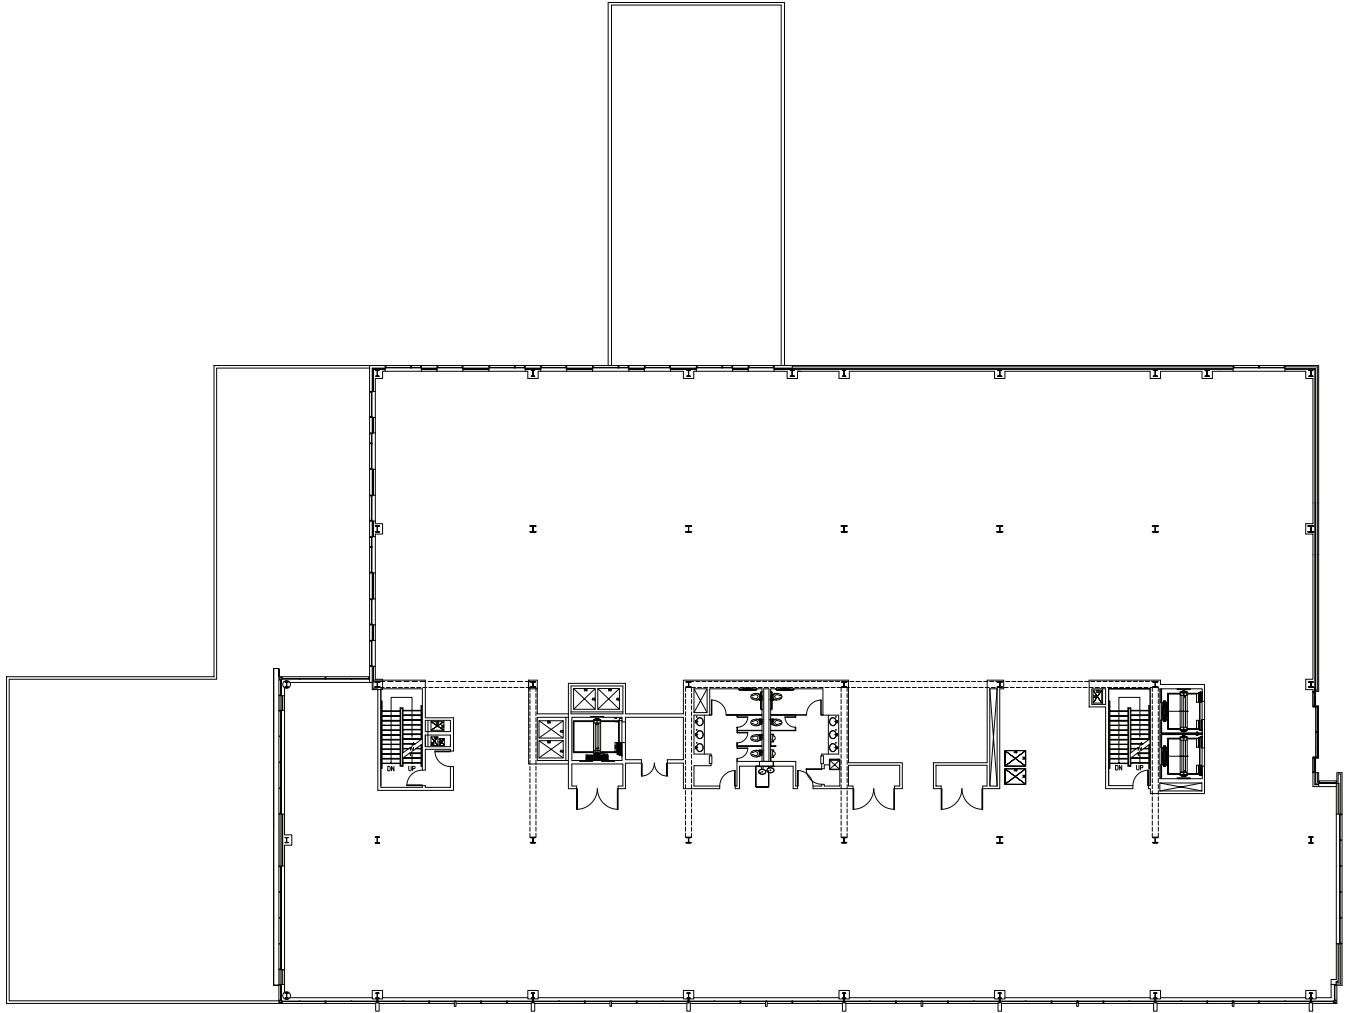

CAMBRIDGE DISCOVERY PARK | BUILDING 100

4TH FLOOR — 23,605 SF

CAMBRIDGE DISCOVERY PARK | BUILDING 100

SAMPLE LAB/OFFICE FLOOR PLAN — 23,605 SF