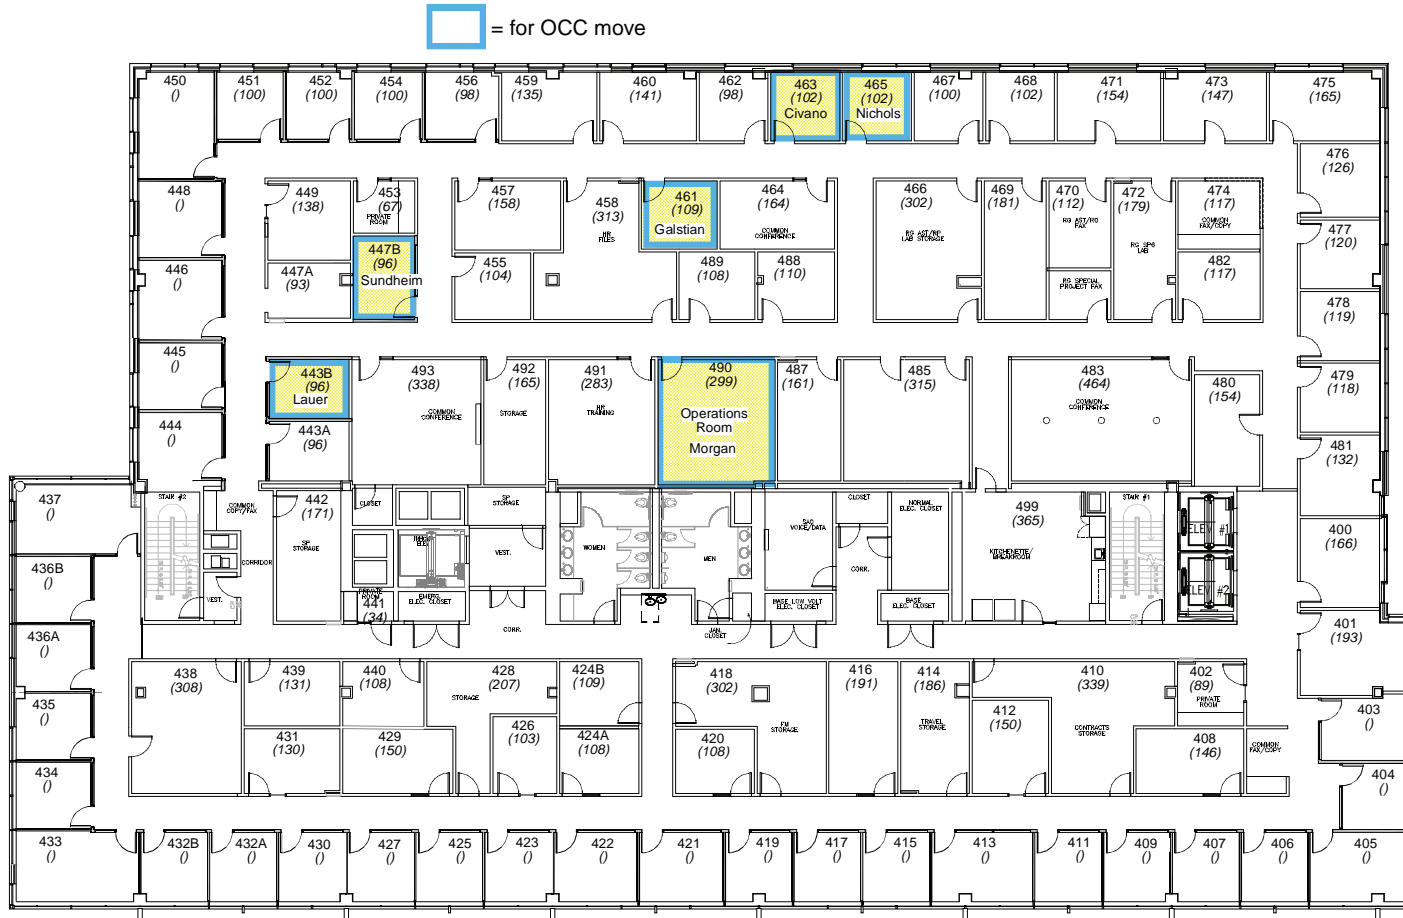

# CAMBRIDGE DISCOVERY PARK | BUILDING 100

4TH FLOOR — 23,605 SF

## SAMPLE LAB/OFFICE FLOOR PLAN