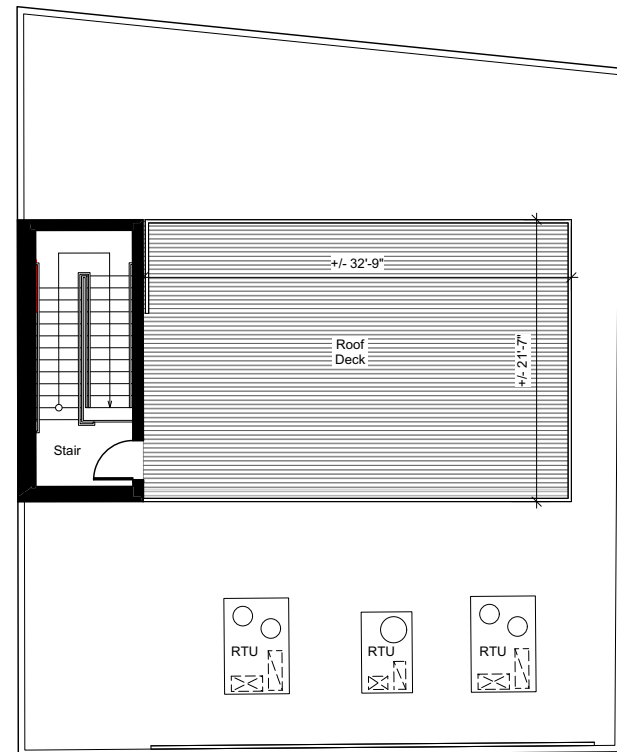

1120 MASSACHUSETTS AVENUE

FLOORS LL, 1 + 2, — 8,769 SF

Lower Level

First Floor

1120 MASSACHUSETTS AVENUE

FLOORS LL, 1 + 2 — 8,769 SF

Second Floor

Roof Deck