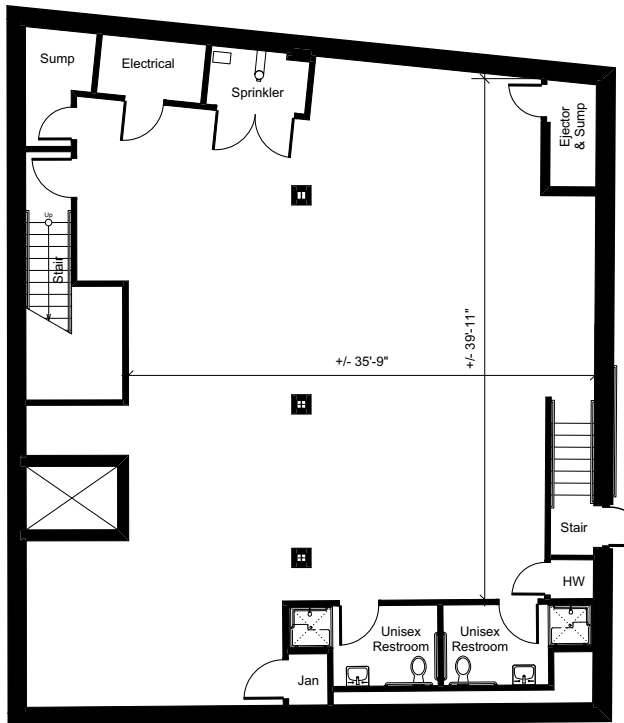

1120 MASSACHUSETTS AVENUE

FLOORS LL, 1 + 2, — 8,769 SF

Lower Level

First Floor

1120 MASSACHUSETTS AVENUE

FLOORS LL, 1 + 2 — 8,769 SF

Second Floor

Roof Deck