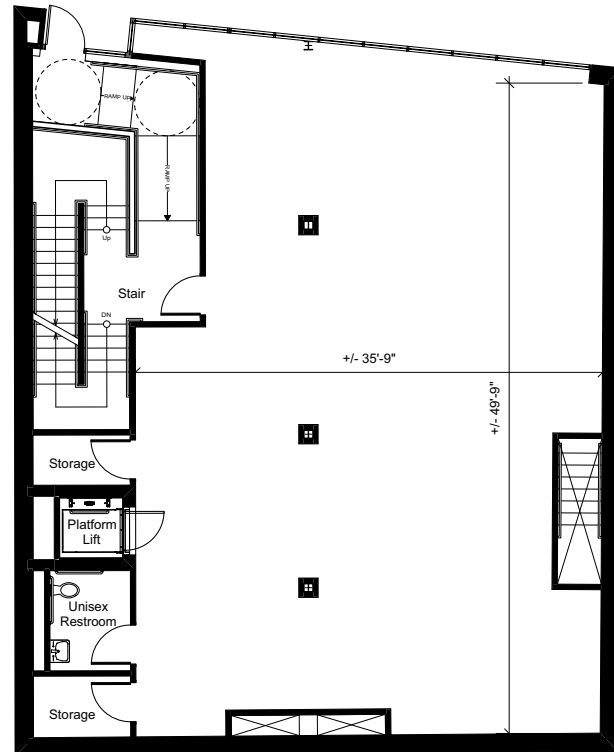

1120 MASSACHUSETTS AVENUE

FLOORS LL, 1 + 2, — 8,769 SF

Lower Level

First Floor

1120 MASSACHUSETTS AVENUE

FLOORS LL, 1 + 2 — 8,769 SF

Second Floor

Roof Deck