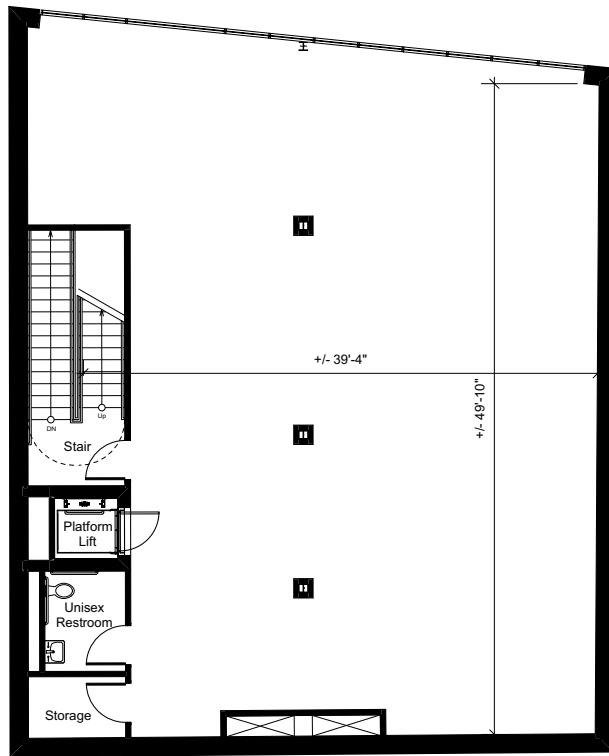

1120 MASSACHUSETTS AVENUE

FLOORS LL, 1 + 2, — 8,769 SF

Lower Level

First Floor

1120 MASSACHUSETTS AVENUE

FLOORS LL, 1 + 2 — 8,769 SF

Second Floor

Roof Deck