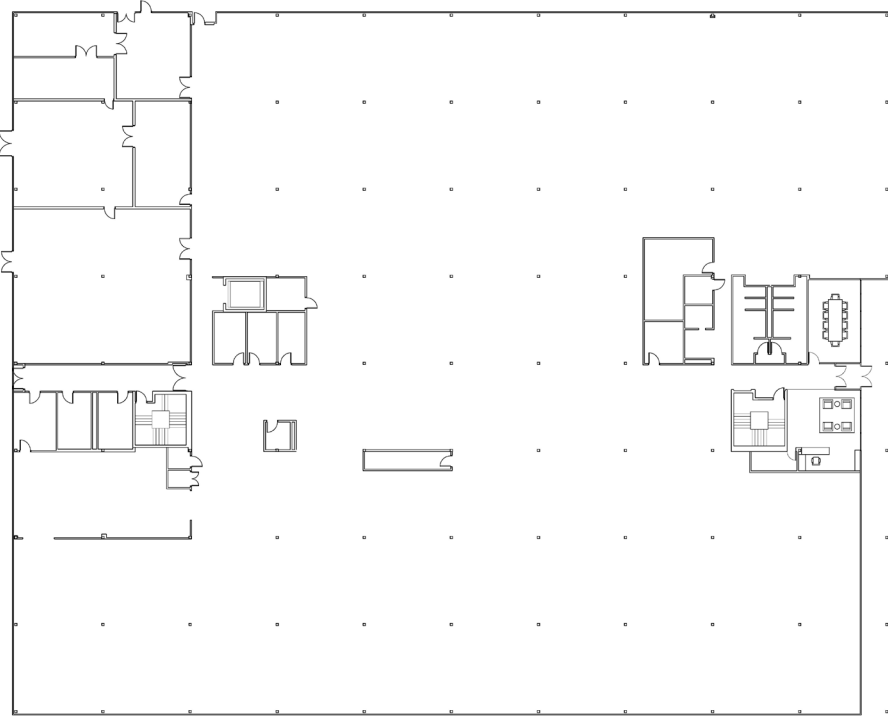

TAYLOR TECH CENTER

FLOOR 1 & 2, 98,262 SF

FLOOR 1

FLOOR 1